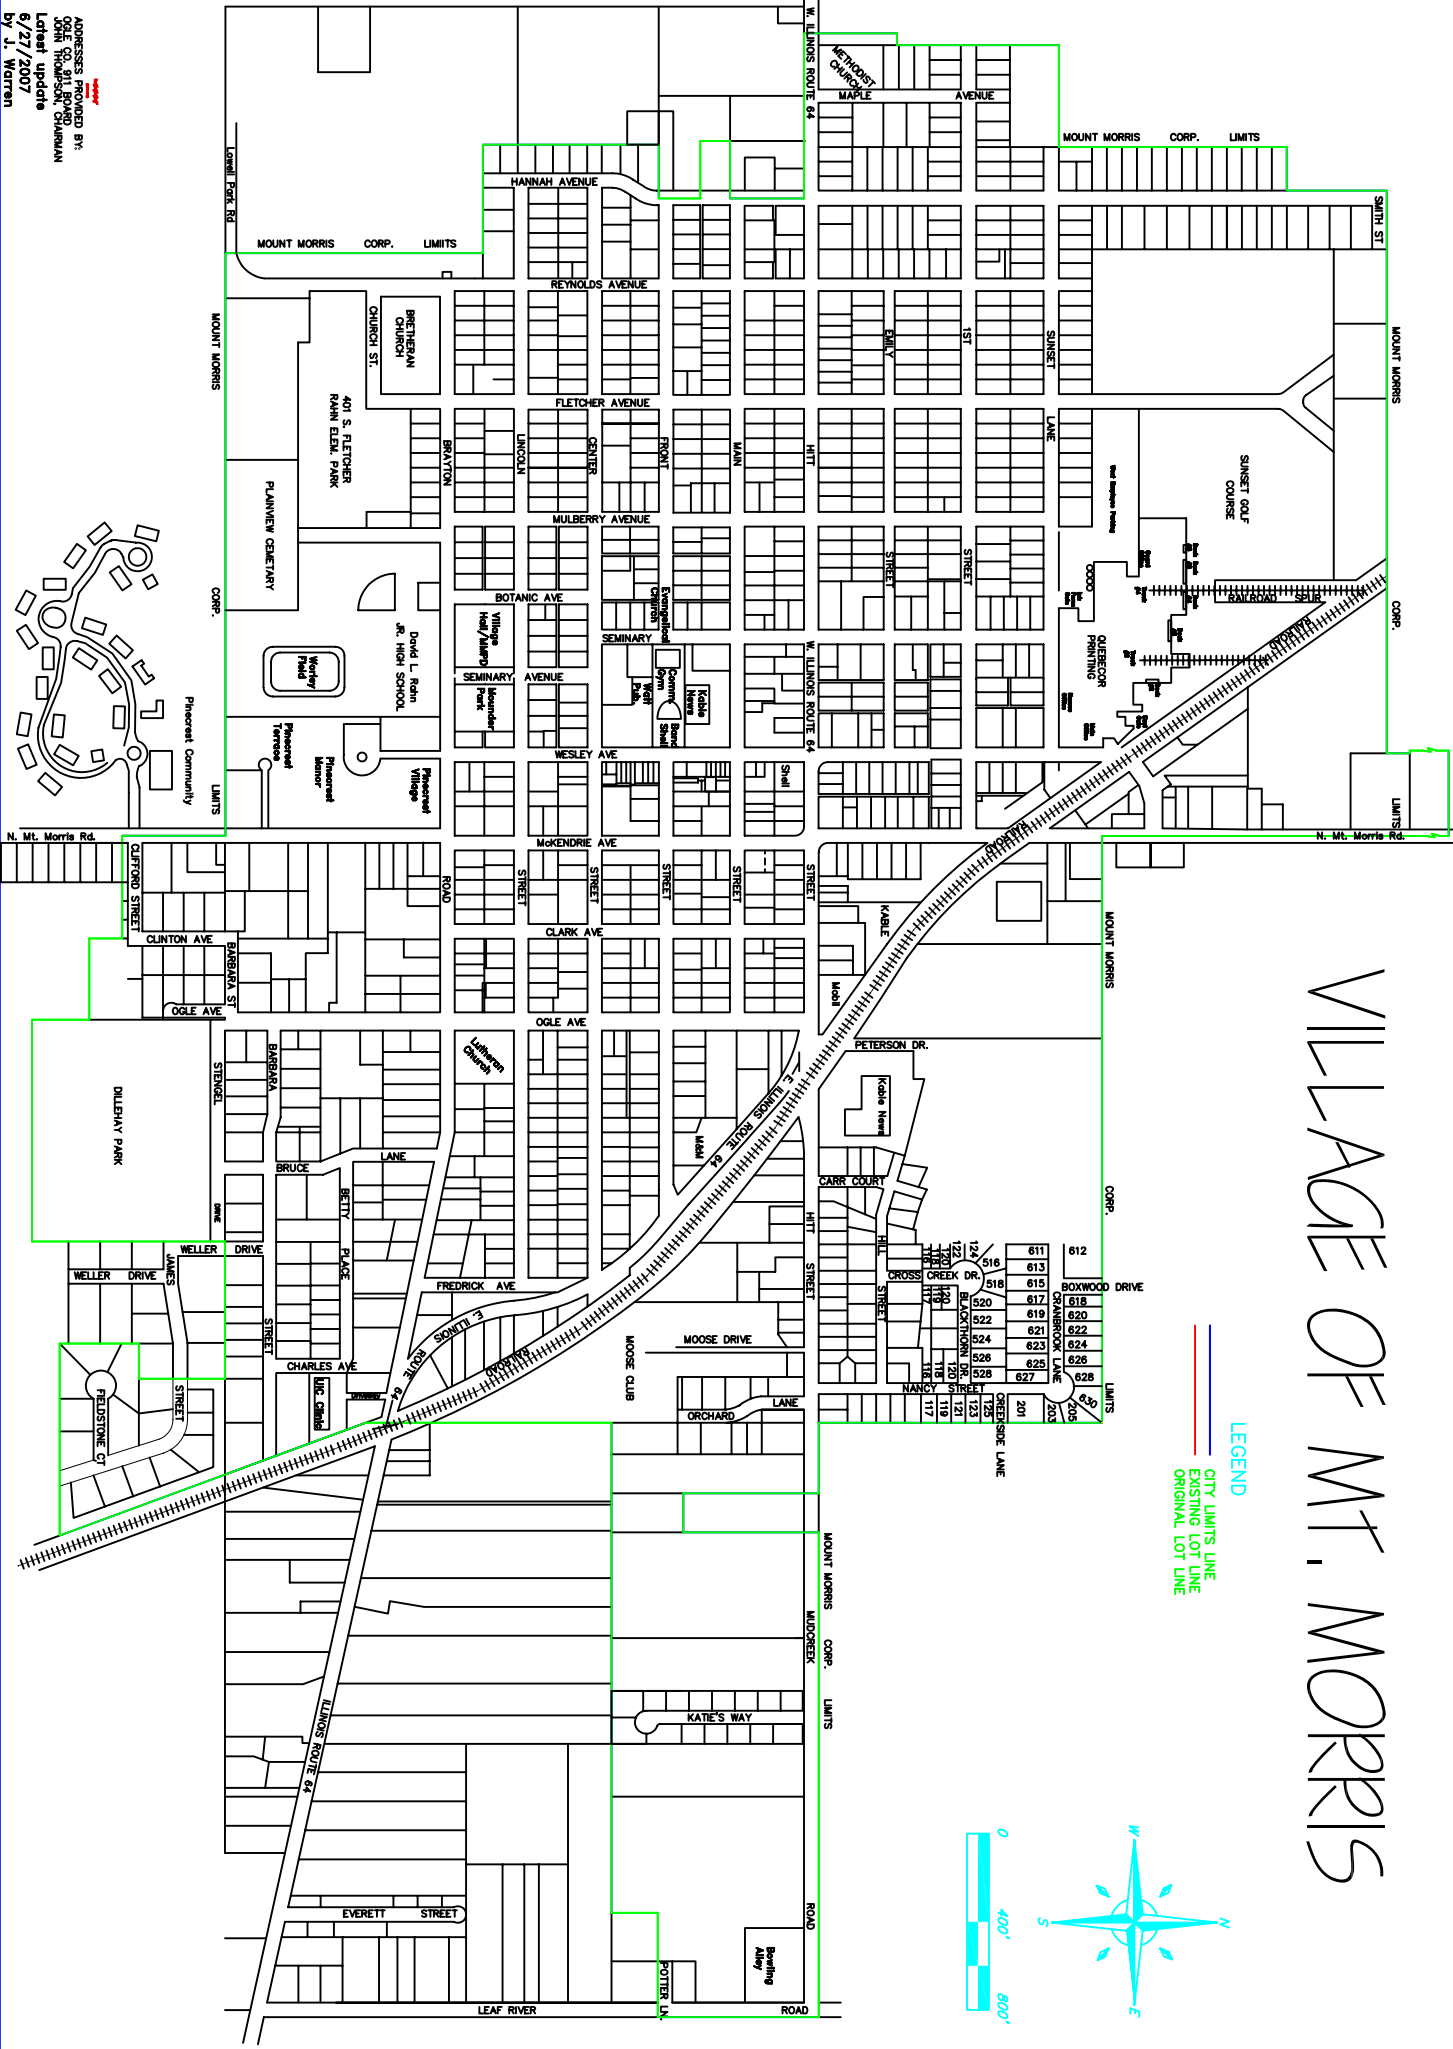

ADDRESSES PROVIDED BY:
 GUY R. HALL, JR.
 401 S. FLETCHER
 RAIN ETL. PARK
 LOHAS UPDATE
 6/27/2007
 BY: J. WATSON

VILLAGE OF MT. MORRIS

LEGEND
 CITY LIMITS LINE
 EXISTING LOT LINE
 ORIGINAL LOT LINE